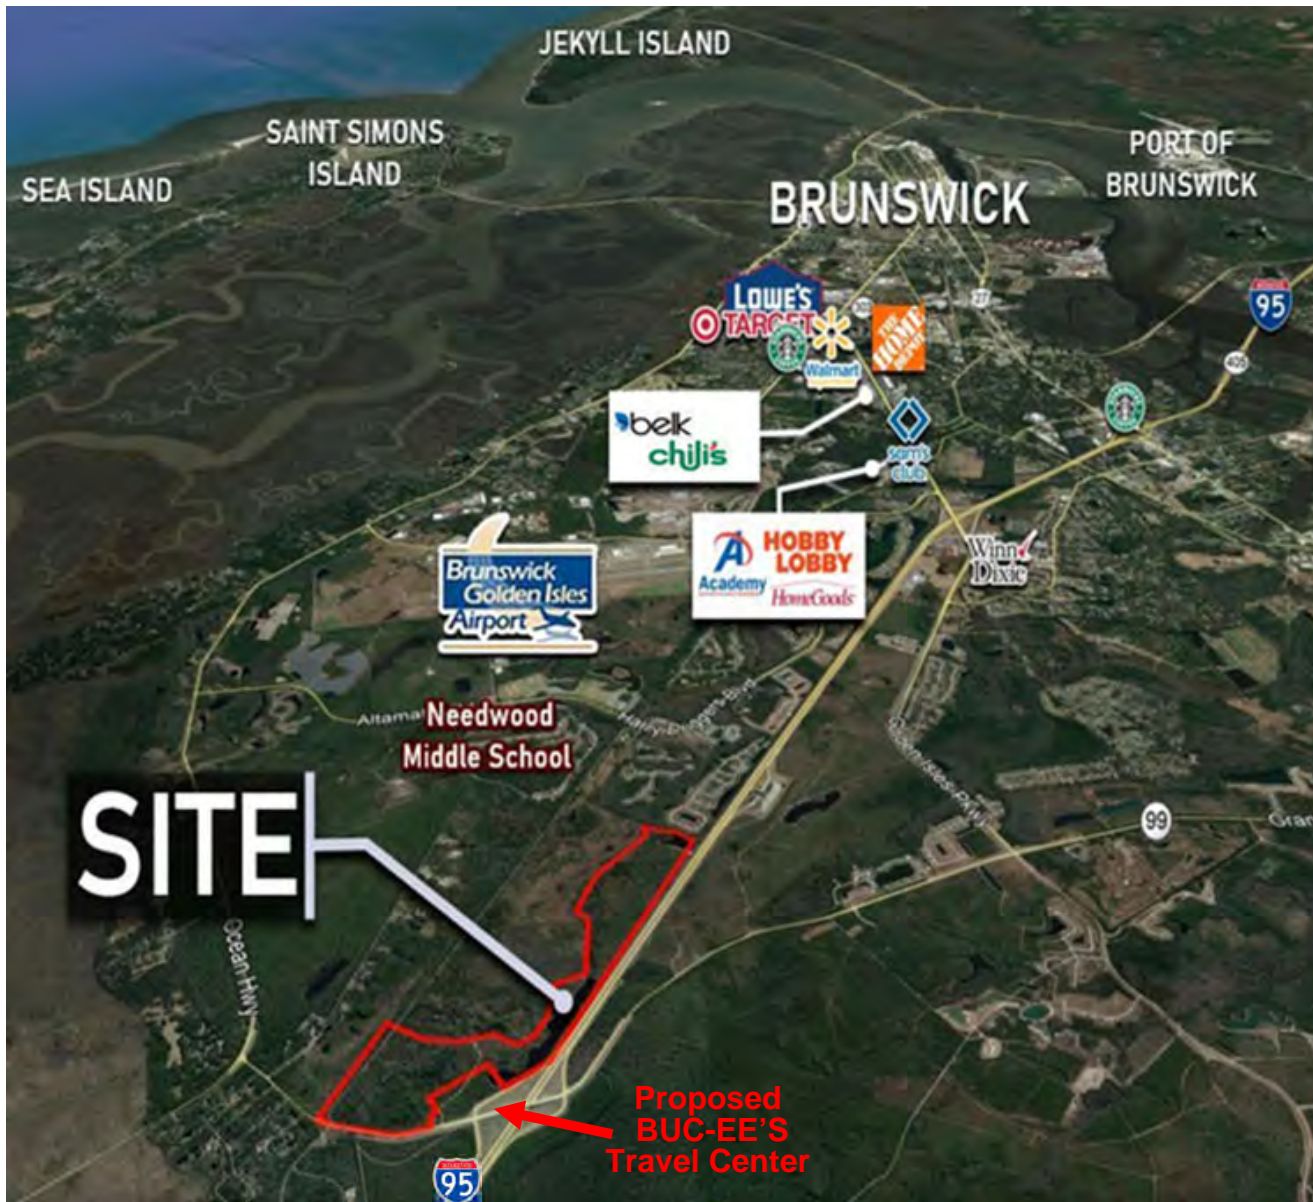

For Sale: 270± Acres Development Land, Surrounding Proposed Buc-ee's

I-95, Exit 42, Glynn County, (Brunswick), GA 31525

PROPERTY HIGHLIGHTS

- Size: +/- 270 gross acres (170± upland acres). Divisible.
- Located at I-95 Exit 42, in Glynn County, GA, with access from Highway 99 .
- Buc-ee's Travel Center under construction now, on adjacent 30-Acre site (73,372 SF building and 120 fueling stations).
- DOT approved signalized entry from Hwy. 99. Buc-ee's will construct entry road.
- Nearly 1.5 miles of I-95 frontage.
- Utilities available at road frontage and on-site.
- Attractive 7-acre and 14-acre lakes on property.
- Zoned Planned Development General. Suitable for single-family, multi-family, RV Park, commercial, or mixed use.
- Tax ID: 03-12108 (Glynn County, GA)
- High traffic counts on I-95 > 61,000 VPD.
- Price: Undisclosed

Robert Driggers, CCIM

912-506-9837 (C)

912-634-5900 (O)

rdriggers@driggerscommercial.com

Partial List of National Retailers

Located within 4 miles South of Property

Target	Walmart Super Center
Sam's Club	Home Depot
HomeGoods	TJ Maxx
Lowe's	Ross Dress for Less
Ulta	Dicks Sporting Goods
Office Depot	Ross Dress for Less
Old Navy	Hibbett Sporting Goods
Dollar Tree	PetSmart
Hobby Lobby	Bealls
Rack Room Shoes	Ashley Furniture
Big Lots	Dollar General
Kirklands	Books A Million
Academy Sports	JoAnn's Fabrics
Staples	Michaels
Belk	Five Below
Goodwill	Hibbett Sporting Goods
Publix	Walmart Neighborhood Market

2

SHEET

Travel Distances and Traffic Counts

Approximate Distances from Site

Brunswick, GA (Downtown)	10 Miles
Jekyll Island, GA	28 Miles
St. Simons Island, GA	17 Miles
Atlanta, GA	285 Miles
Savannah, GA	67 Miles
Jacksonville, FL	74 Miles

2022 Traffic Counts

I-95 North, Brunswick, GA	63,300 VPD
I-95 South, Brunswick, GA	61,500 VPD

Source: Georgia Department of Transportation

Robert Driggers, CCIM

912-506-9837 (Cell)

912-634-5900 (Office)

rdriggers@driggerscommercial.com