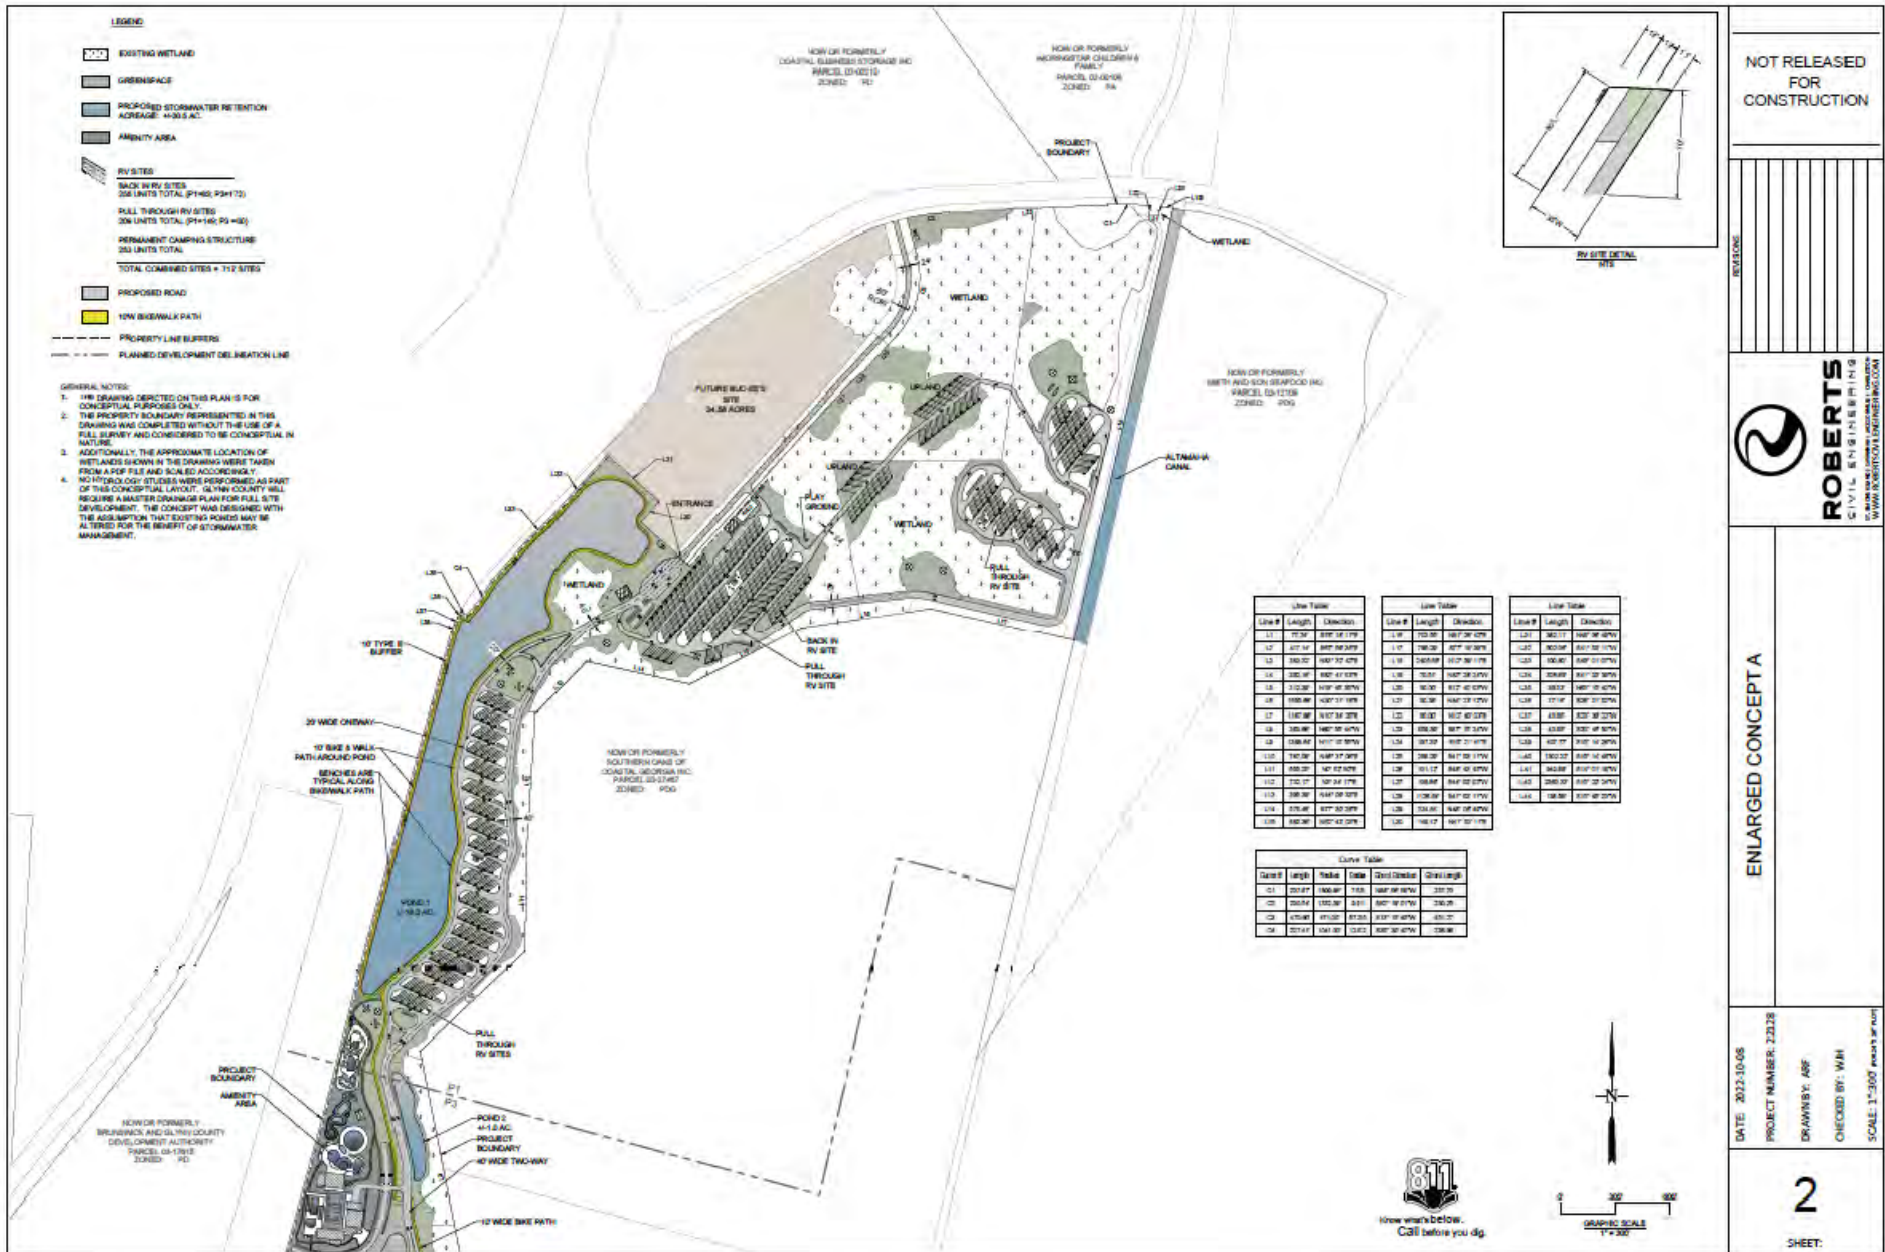

For Sale: 270± Acres Development Land, Surrounding Proposed Buc-ee's

I-95, Exit 42, Glynn County, (Brunswick), GA 31525

PROPERTY HIGHLIGHTS

- Size: +/- 270 gross acres (170± upland acres). Divisible.
- Located at I-95 Exit 42, in Glynn County, GA, with access from Highway 99 .
- Buc-ee's Travel Center under construction now, on adjacent 30-Acre site (73,372 SF building and 120 fueling stations).
- DOT approved signalized entry from Hwy. 99. Buc-ee's will construct entry road.
- Nearly 1.5 miles of I-95 frontage.
- Utilities available at road frontage and on-site.
- Attractive 7-acre and 14-acre lakes on property.
- Zoned Planned Development General. Suitable for single-family, multi-family, RV Park, commercial, or mixed use.
- Tax ID: 03-12108 (Glynn County, GA)
- High traffic counts on I-95 > 61,000 VPD.
- Price: Undisclosed

Potential Development Plan- Residential

Potential Development Plan- RV Resort (717 Pads)

NOT RELEASED FOR CONSTRUCTION

ENLARGED CONCEPT A

DATE: 2022-10-05
 PROJECT NUMBER: 22228
 DRAWN BY: ASB
 CHECKED BY: WH
 SCALE: 1"=300' (except as noted)