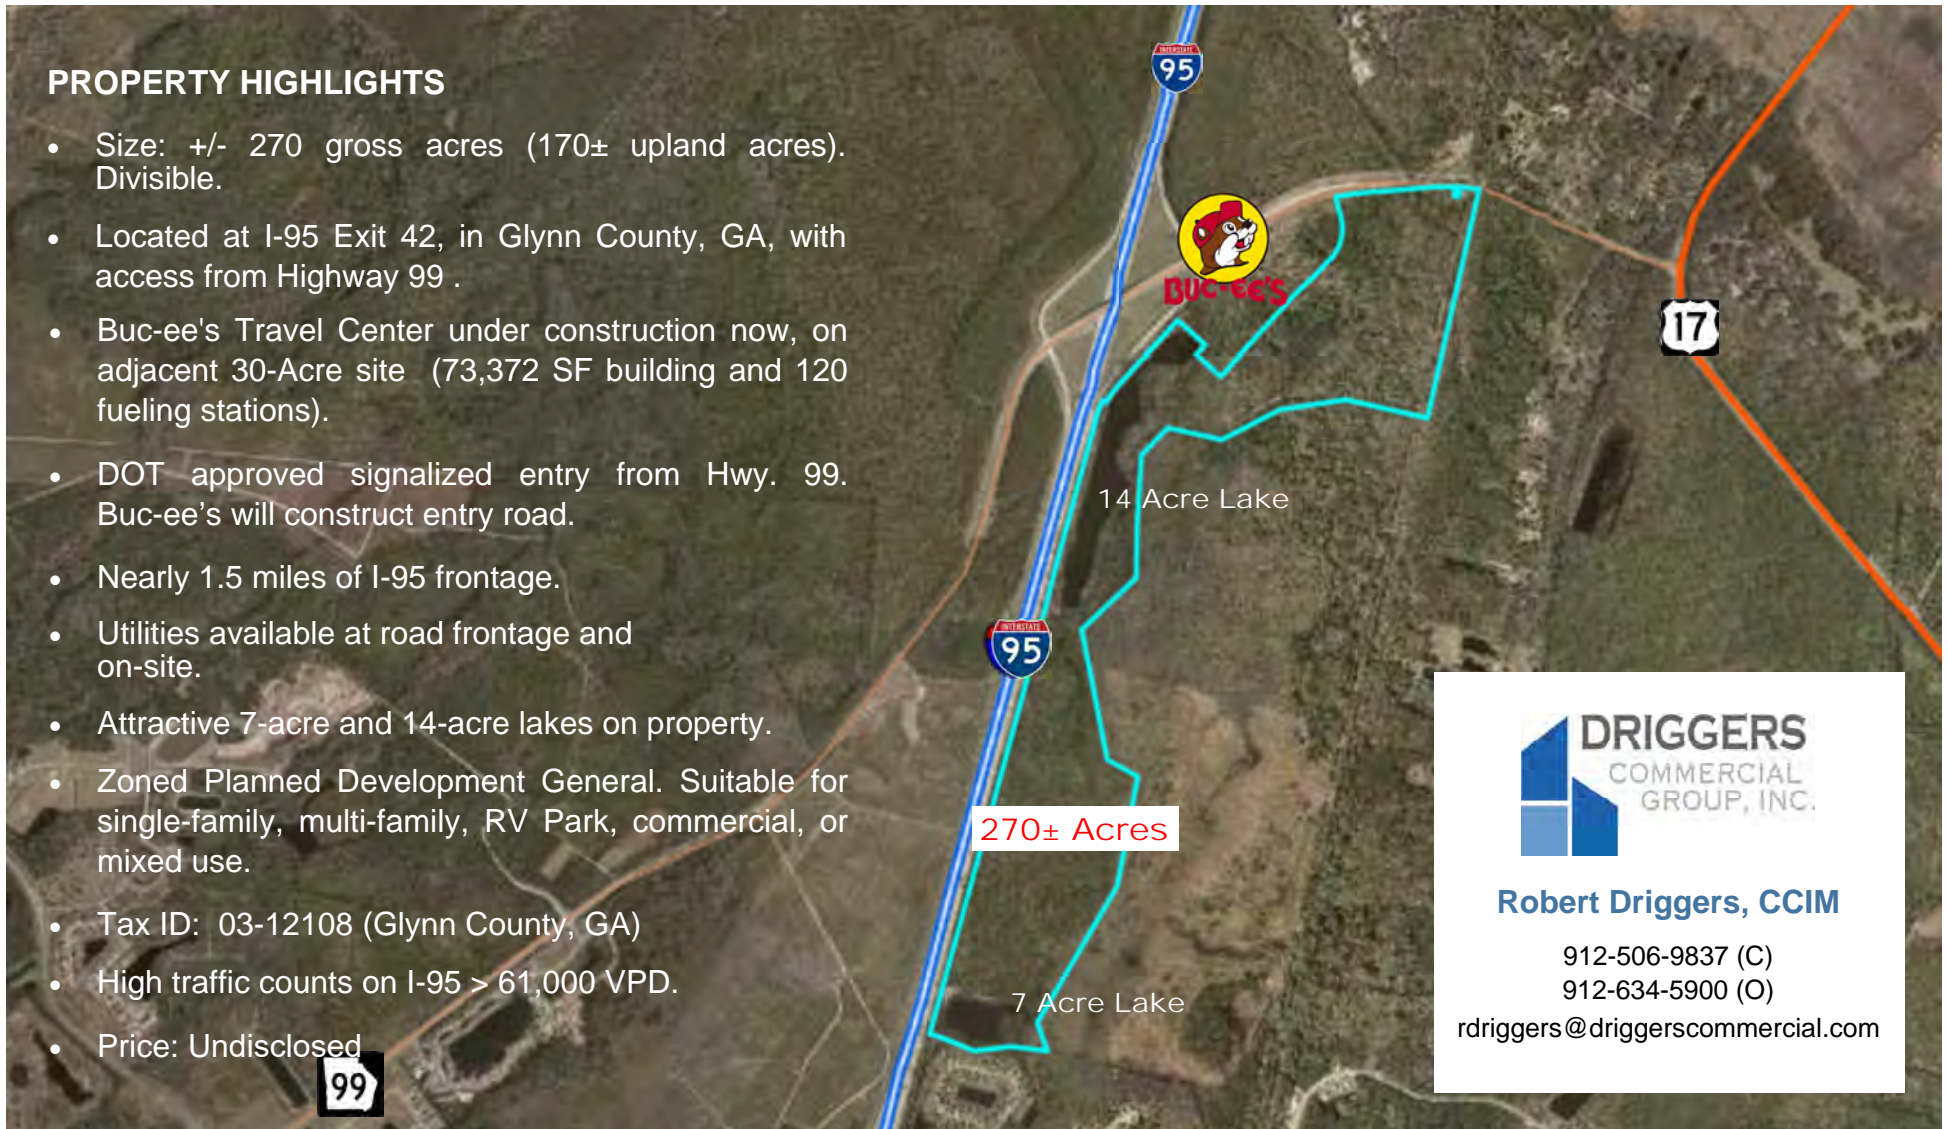

For Sale: 270± Acres Development Land, Surrounding Proposed Buc-ee's

I-95, Exit 42, Glynn County, (Brunswick), GA 31525

PROPERTY HIGHLIGHTS

- Size: +/- 270 gross acres (170± upland acres). Divisible.
- Located at I-95 Exit 42, in Glynn County, GA, with access from Highway 99 .
- Buc-ee's Travel Center under construction now, on adjacent 30-Acre site (73,372 SF building and 120 fueling stations).
- DOT approved signalized entry from Hwy. 99. Buc-ee's will construct entry road.
- Nearly 1.5 miles of I-95 frontage.
- Utilities available at road frontage and on-site.
- Attractive 7-acre and 14-acre lakes on property.
- Zoned Planned Development General. Suitable for single-family, multi-family, RV Park, commercial, or mixed use.
- Tax ID: 03-12108 (Glynn County, GA)
- High traffic counts on I-95 > 61,000 VPD.
- Price: Undisclosed

Robert Driggers, CCIM

912-506-9837 (C)

912-634-5900 (O)

rdriggers@driggerscommercial.com

Partial List of National Retailers

Located within 4 miles South of Property

Target	Walmart Super Center
Sam's Club	Home Depot
HomeGoods	TJ Maxx
Lowe's	Ross Dress for Less
Ulta	Dicks Sporting Goods
Office Depot	Ross Dress for Less
Old Navy	Hibbett Sporting Goods
Dollar Tree	PetSmart
Hobby Lobby	Bealls
Rack Room Shoes	Ashley Furniture
Big Lots	Dollar General
Kirklands	Books A Million
Academy Sports	JoAnn's Fabrics
Staples	Michaels
Belk	Five Below
Goodwill	Hibbett Sporting Goods
Publix	Walmart Neighborhood Market

2

SHEET

Travel Distances and Traffic Counts

Approximate Distances from Site

Brunswick, GA (Downtown)	10 Miles
Jekyll Island, GA	28 Miles
St. Simons Island, GA	17 Miles
Atlanta, GA	285 Miles
Savannah, GA	67 Miles
Jacksonville, FL	74 Miles

2022 Traffic Counts

I-95 North, Brunswick, GA	63,300 VPD
I-95 South, Brunswick, GA	61,500 VPD

Source: Georgia Department of Transportation

Robert Driggers, CCIM

912-506-9837 (Cell)

912-634-5900 (Office)

rdriggers@driggerscommercial.com