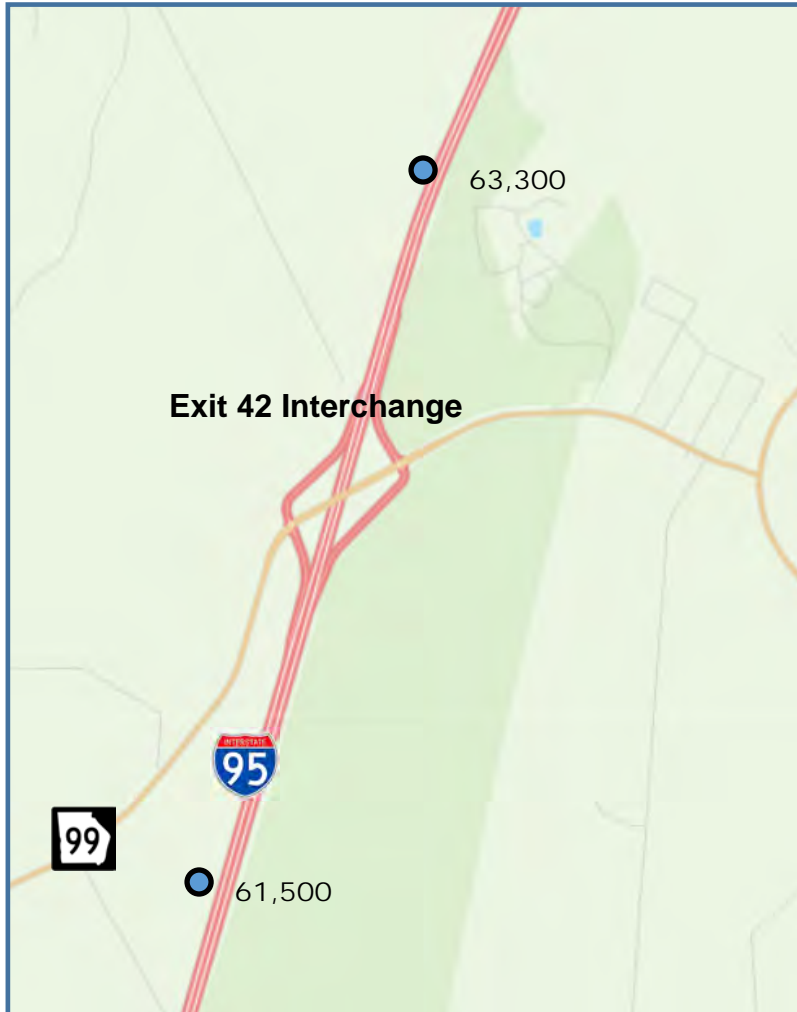

Travel Distances and Traffic Counts

Approximate Distances from Site

Brunswick, GA (Downtown)	10 Miles
Jekyll Island, GA	28 Miles
St. Simons Island, GA	17 Miles
Atlanta, GA	285 Miles
Savannah, GA	67 Miles
Jacksonville, FL	74 Miles

2022 Traffic Counts

I-95 North, Brunswick, GA	63,300 VPD
I-95 South, Brunswick, GA	61,500 VPD

Source: Georgia Department of Transportation