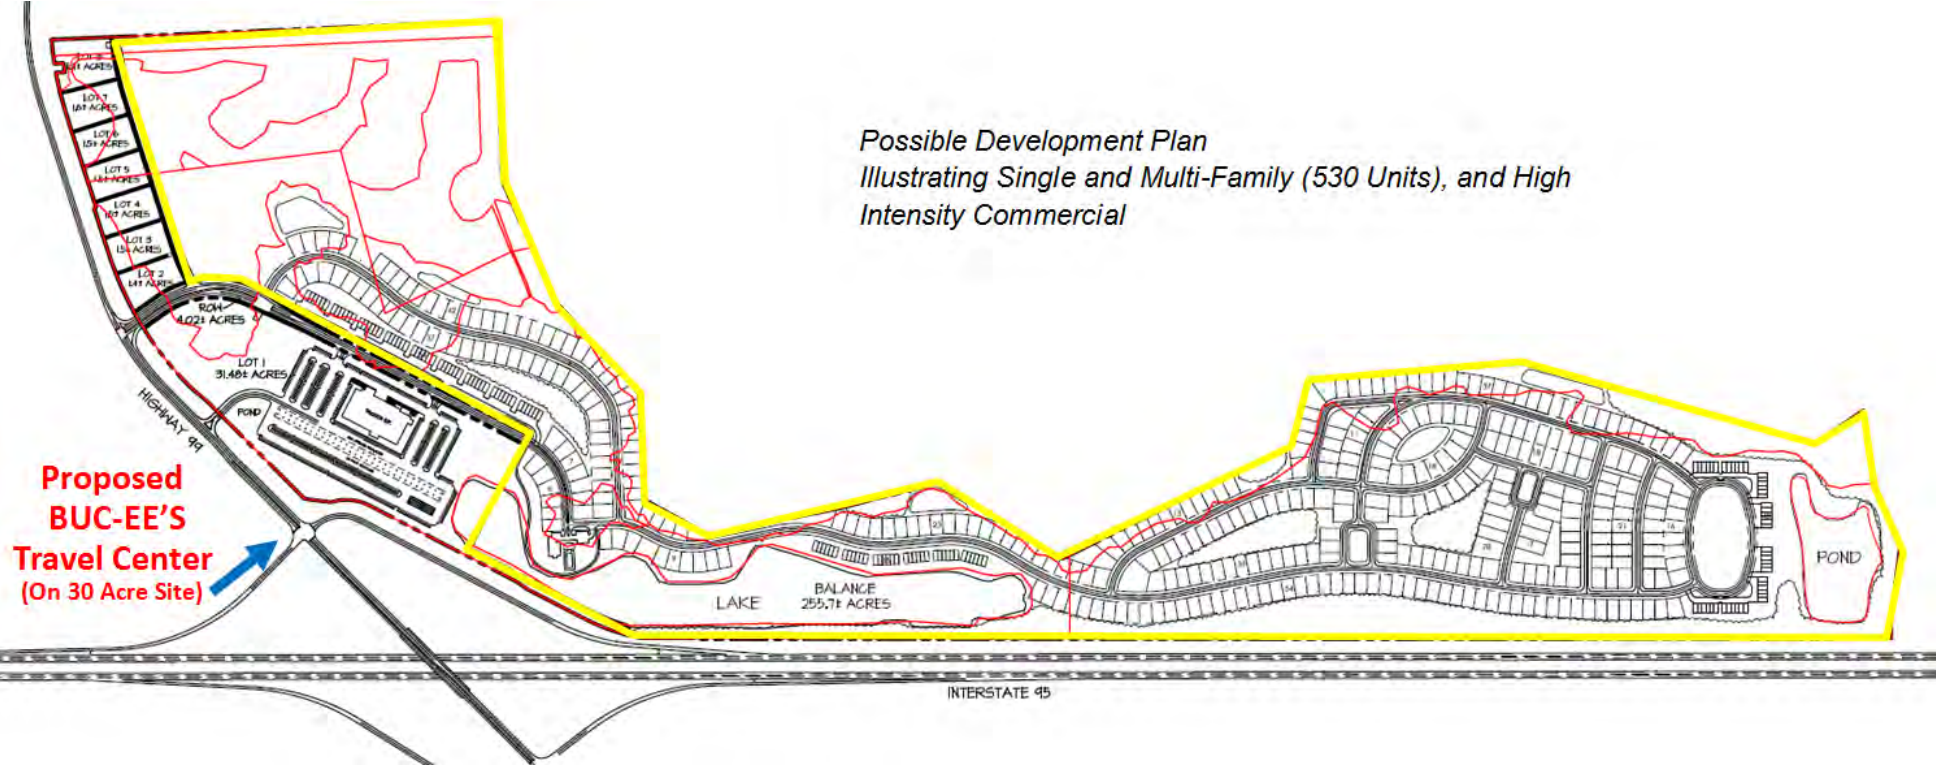

For Sale: 270± Acres Development Land, Surrounding Proposed Buc-ee's

I-95, Exit 42, Glynn County, (Brunswick), GA 31525

PROPERTY HIGHLIGHTS

- Size: +/- 270 gross acres (170± upland acres). Divisible.
- Located at I-95 Exit 42, in Glynn County, GA, with access from Highway 99 .
- Buc-ee's Travel Center under construction now, on adjacent 30-Acre site (73,372 SF building and 120 fueling stations).
- DOT approved signalized entry from Hwy. 99. Buc-ee's will construct entry road.
- Nearly 1.5 miles of I-95 frontage.
- Utilities available at road frontage and on-site.
- Attractive 7-acre and 14-acre lakes on property.
- Zoned Planned Development General. Suitable for single-family, multi-family, RV Park, commercial, or mixed use.
- Tax ID: 03-12108 (Glynn County, GA)
- High traffic counts on I-95 > 61,000 VPD.
- Price: Undisclosed

Potential Development Plan- Residential

Potential Development Plan- RV Resort (717 Pads)

NOT RELEASED FOR CONSTRUCTION

ENLARGED CONCEPT A

DATE: 2022-10-05
 PROJECT NUMBER: 22228
 DRAWN BY: ASB
 CHECKED BY: WH
 SCALE: 1"=300' (except as noted)

2

SHEET

Travel Distances and Traffic Counts

Approximate Distances from Site

Brunswick, GA (Downtown)	10 Miles
Jekyll Island, GA	28 Miles
St. Simons Island, GA	17 Miles
Atlanta, GA	285 Miles
Savannah, GA	67 Miles
Jacksonville, FL	74 Miles